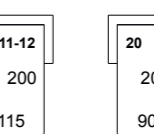

Small cm 194
Medium cm 200
Large cm 206

Small cm 184
Medium cm 196
Large cm 208

Small cm 174
Medium cm 180
Large cm 186

Small cm 174
Medium cm 180
Large cm 186

Small cm 159
Medium cm 171
Large cm 183

Small cm 149
Medium cm 155
Large cm 161

Small cm 149
Medium cm 155
Large cm 161

Small cm 129
Medium cm 141
Large cm 153

Small cm 119
Medium cm 131
Large cm 143

Small cm 237
Medium cm 249
Large cm 261

Small cm 217
Medium cm 229
Large cm 241

Small cm 277
Medium cm 289
Large cm 301

Small cm 257
Medium cm 269
Large cm 281

Small cm 257
Medium cm 269
Large cm 281

Small cm 257
Medium cm 269
Large cm 281

Small cm 257
Medium cm 269
Large cm 281

Small cm 277
Medium cm 289
Large cm 301

Small cm 257
Medium cm 269
Large cm 281

Small cm 257
Medium cm 269
Large cm 281

Small cm 257
Medium cm 269
Large cm 281

OPTIONAL:
Poggiatesta
Headrest

Chaise longue completa di
Chaise longue equipped with