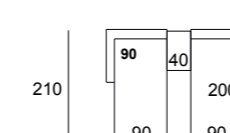

Small cm 149
Medium cm 155
Large cm 161

Small cm 129
Medium cm 141
Large cm 153

Small cm 119
Medium cm 131
Large cm 143

Small cm 237
Medium cm 249
Large cm 261

Small cm 217
Medium cm 229
Large cm 241

Small cm 277
Medium cm 289
Large cm 301

Small cm 257
Medium cm 269
Large cm 281

Small cm 257
Medium cm 269
Large cm 281

Small cm 257
Medium cm 269
Large cm 281

Small cm 257
Medium cm 269
Large cm 281

Small cm 277
Medium cm 289
Large cm 301

Small cm 257
Medium cm 269
Large cm 281

Small cm 257
Medium cm 269
Large cm 281

Small cm 257
Medium cm 269
Large cm 281

OPTIONAL:
Poggiatesta
Headrest

Chaise longue completa di
Chaise longue equipped with