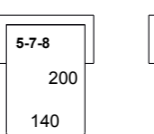

Small cm 194
Medium cm 200
Large cm 206

Small cm 184
Medium cm 196
Large cm 208

Small cm 174
Medium cm 180
Large cm 186

Small cm 174
Medium cm 180
Large cm 186

Small cm 159
Medium cm 171
Large cm 183

Small cm 149
Medium cm 155
Large cm 161

Small cm 149
Medium cm 155
Large cm 161

Small cm 129
Medium cm 141
Large cm 153

Small cm 119
Medium cm 131
Large cm 143

Small cm 237
Medium cm 249
Large cm 261

Small cm 217
Medium cm 229
Large cm 241

Small cm 277
Medium cm 289
Large cm 301

Small cm 257
Medium cm 269
Large cm 281

Small cm 257
Medium cm 269
Large cm 281

Small cm 257
Medium cm 269
Large cm 281

Small cm 257
Medium cm 269
Large cm 281

Small cm 277
Medium cm 289
Large cm 301

Small cm 257
Medium cm 269
Large cm 281

Small cm 257
Medium cm 269
Large cm 281

Small cm 257
Medium cm 269
Large cm 281

OPTIONAL:
Poggiatesta
Headrest

Chaise longue completa di
Chaise longue equipped with